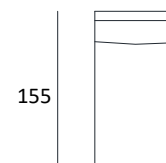

SEAT H.	49 CM
SEAT D.	56 CM
ARM H.	62 CM
ARM L.	19 CM

ARMLESS 3STR
ARMLESS 3STR SOFABED

182

ARMLESS 2STR MAXI
ARMLESS 2STR MAXI
SOFABED

162

ARMLESS 2STR
ARMLESS 2STR SOFABED

142

ARMLESS CHAIR
SOFABED

92

ARMLESS CHAIR FIT
TO 3STR

92

ARMLESS CHAIR FIT
TO 2STR MAXI

82

ARMLESS CHAIR FIT
TO 2STR

72

ARM

19

C.L. WITH OR
WITHOUT STORAGE

155

83

FRAME:
ELECELECTROWELDED BED FRAME WITH ELASTIC BELTS UNDER SEAT CUSHIONS.

MATTRESS:
- STANDARD: H.14 cm 25 DENITY POLYURETHANE FOAM MATTRESS COVERED BY NOT REMOVABLE COTTON FABRIC.

MATTRESS DIMENSIONS PER VERSIONS:

- 3SEATER 162x195x14
- 2STR MAXI 142x195x14
- 2SEATER 122x195x14
- ARMCHAIR 72x195x14

TECHNICAL DATA SHEET

SWIFT

AVAILABLE COVERS

AS PER CUBO ROSSO COLLECTION

Inside

Seat	Back		armrest
POLYURETHANE	FLOCK		POLYURETHANE
DENSITY 35 x kg.			